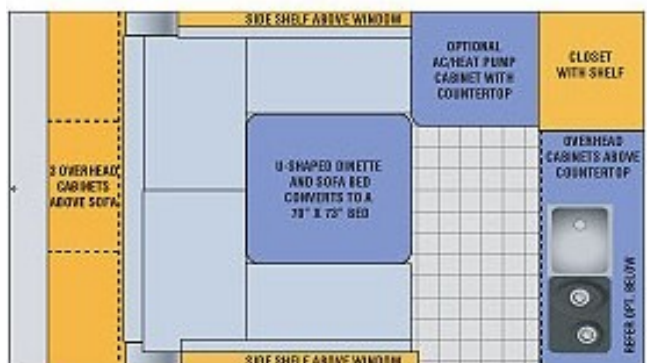

is proud to announce the return of the T@B in 2011

Unloaded Vehicle Weight	GVWR	Net Cargo Capacity	Hitch Weight	Exterior Length	Exterior Width	Exterior Height	Interior Length	Interior Height	Fresh Water (gal)	Lp Capacity (lbs)
U Shaped Floorplan										
1485	1939	354	110	15' 6"	6' 7"	7' 9"	10' 3"	5' 9"	5	20
Queen Shaped Floorplan										
1520	1939	354	110	15' 6"	6' 7"	7' 9"	10' 3"	5' 9"	5	20