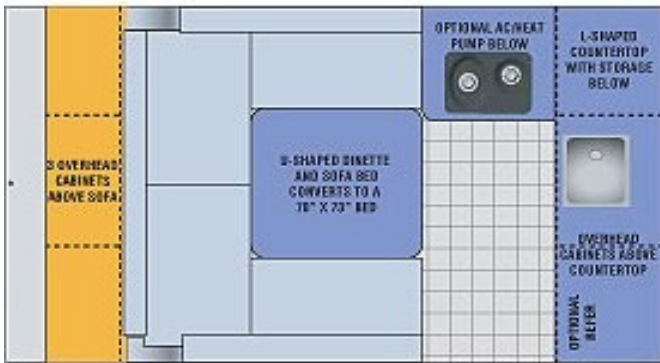

is proud to announce the return of the T@B in 2011

Unloaded Vehicle Weight	GVWR	Net Cargo Capacity	Hitch Weight	Exterior Length	Exterior Width	Exterior Height	Interior Length	Interior Height	Fresh Water (gal)	Lp Capacity (lbs)
U Shaped Floorplan										
1485	1939	354	110	15' 6"	6' 7"	7' 9"	10' 3"	5' 9"	5	20
Queen Shaped Floorplan										
1520	1939	354	110	15' 6"	6' 7"	7' 9"	10' 3"	5' 9"	5	20